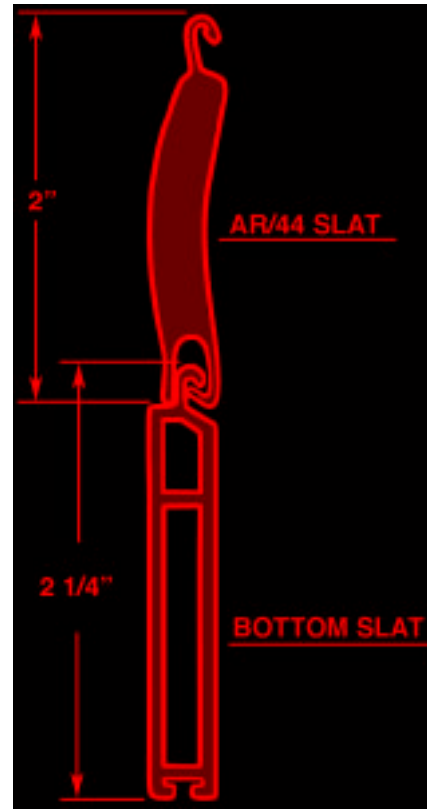

SHUTTER @ SOFFIT

INSIDE VIEW

500 E. 27th Street ■ Tucson, AZ 85713
 (520) 798-1294 FAX (520) 622-1455

OUTSIDE VIEW

500 E. 27th Street ■ Tucson, AZ 85713
(520) 798-1294 FAX (520) 622-1455