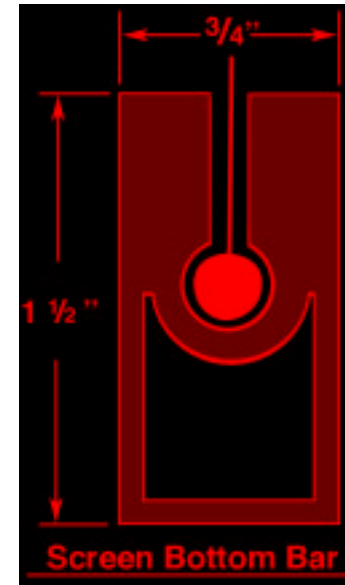

SHUTTER @ SOFFIT

INSIDE VIEW

500 E. 27th Street ■ Tucson, AZ 85713
 (520) 798-1294 FAX (520) 622-1455

OUTSIDE VIEW

500 E. 27th Street ■ Tucson, AZ 85713
(520) 798-1294 FAX (520) 622-1455