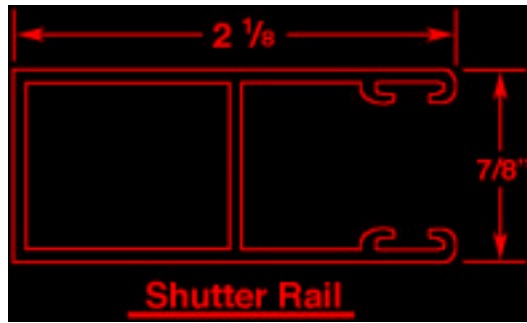

SHUTTER @ SOFFIT

INSIDE VIEW

500 E. 27th Street ■ Tucson, AZ 85713
 (520) 798-1294 FAX (520) 622-1455

OUTSIDE VIEW

500 E. 27th Street ■ Tucson, AZ 85713
(520) 798-1294 FAX (520) 622-1455