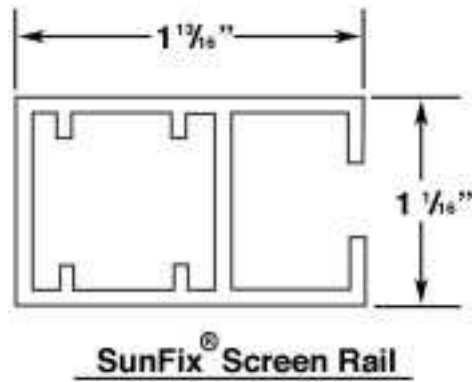

SHUTTER @ SOFFIT

INSIDE VIEW

500 E. 27th Street ■ Tucson, AZ 85713
 (520) 798-1294 FAX (520) 622-1455

OUTSIDE VIEW

500 E. 27th Street ■ Tucson, AZ 85713
(520) 798-1294 FAX (520) 622-1455