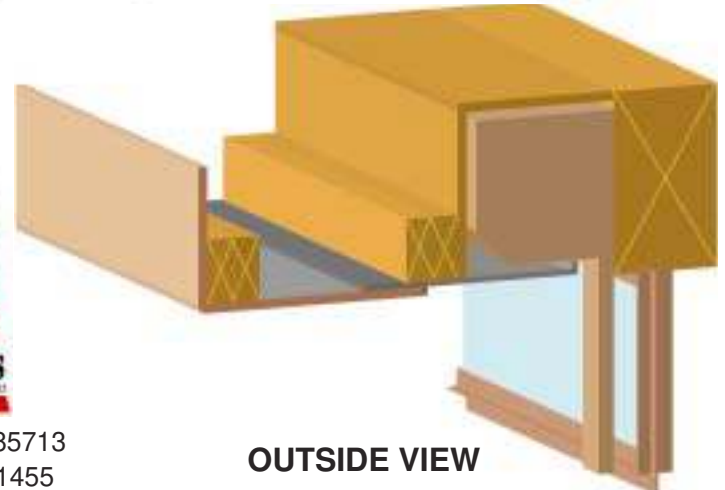

SHUTTER @ SOFFIT

INSIDE VIEW

500 E. 27th Street ■ Tucson, AZ 85713
 (520) 798-1294 FAX (520) 622-1455

OUTSIDE VIEW

500 E. 27th Street ■ Tucson, AZ 85713
(520) 798-1294 FAX (520) 622-1455